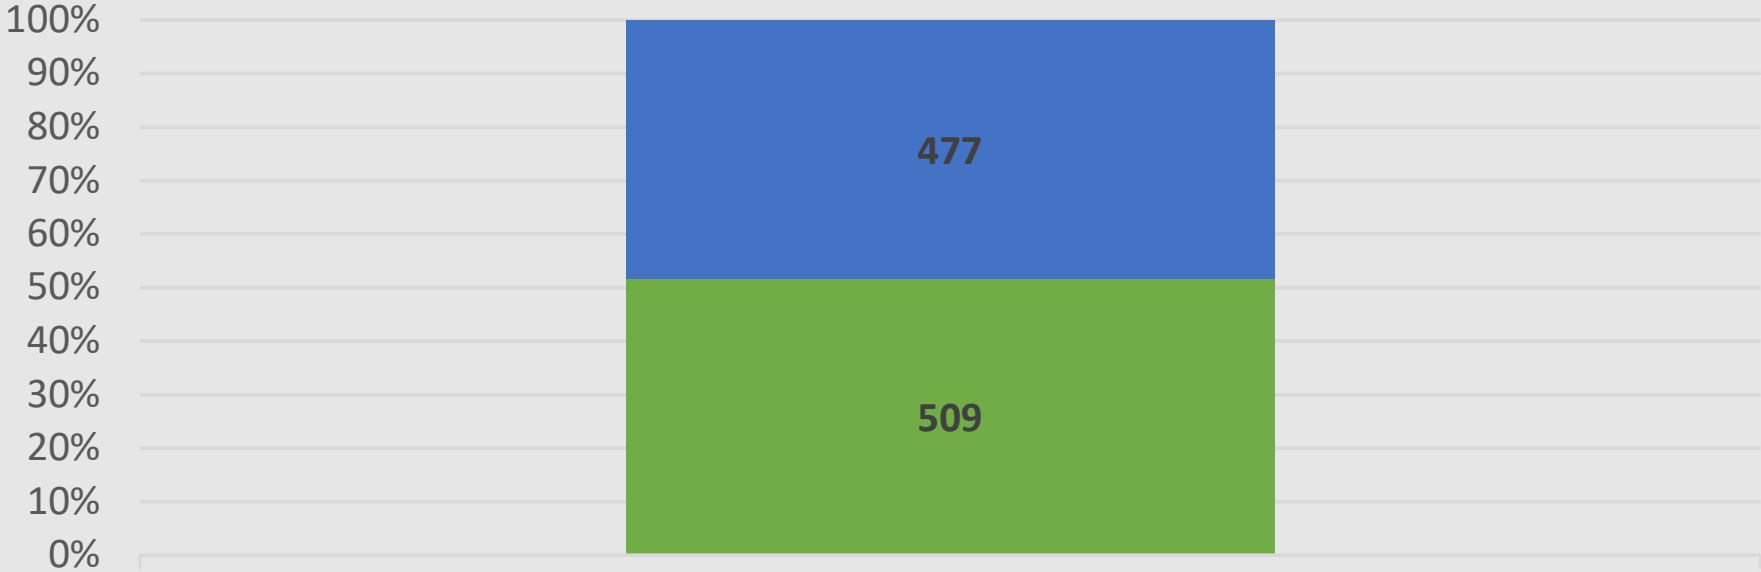

Tri-County Policies Assumed - 2020

2/18/2020

Total: 986

■ Tri-County Policies (Broward, Miami-Dade, Palm Beach)

■ Remaining Counties