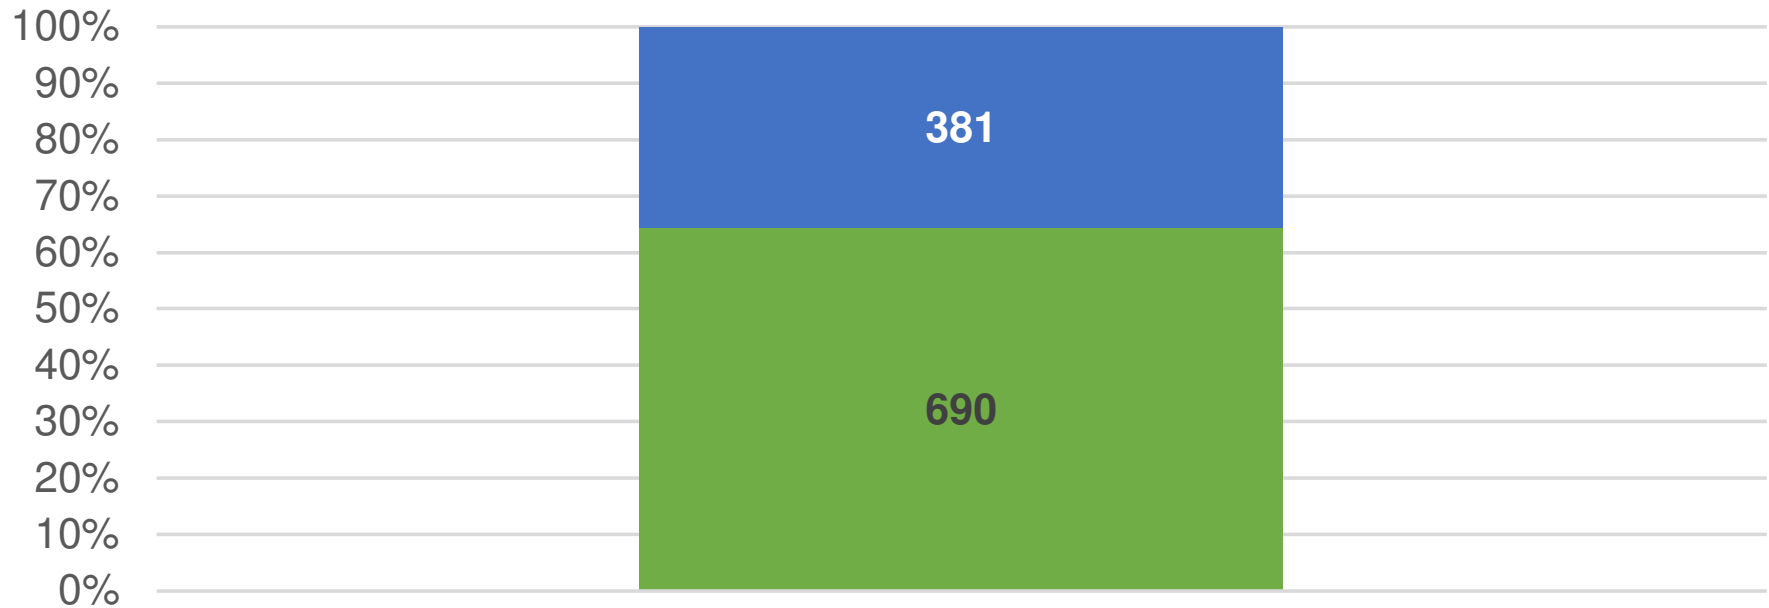

Tri-County Policies Assumed - 2021

2/23/2021
Total: 1,071

- Remaining Counties
- Tri-County Policies (Broward, Miami-Dade, Palm Beach)